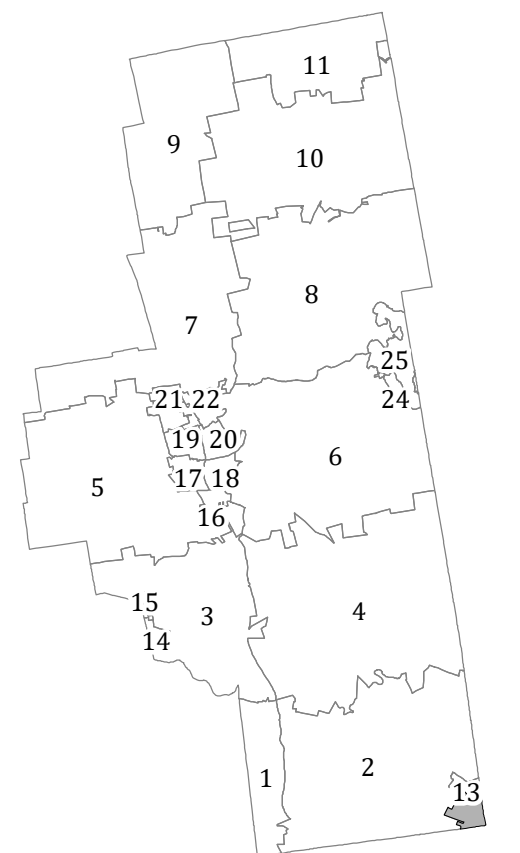

Town of Amherst
HILLSBOROUGH COUNTY
NEW HAMPSHIRE

Property Map

12

April 1, 2022

1 in = ~100 ft

Scale applies to Paper Size Arch D

- Road ROW
- Class VI Road
- Scenic Road
- Other Road - Scenic Setback
- Railroad
- Commercial
- General Office
- Industrial
- Swamp/Marsh
- Lake/Pond
- Stream/River
- Buildings
- Limited Commercial
- Northern Rural
- Northern Transitional
- Residential/Rural
- Historic District Overlay

For Tax Assessment Purposes
Not to be Used for Conveyances

Zoning Lines Depicted are
Unofficial and Approximate

Prepared by:
Nashua Regional Planning Commission
Nashua, New Hampshire

MAP
13

MAP
2

Merrimack

Hollis MAP
49