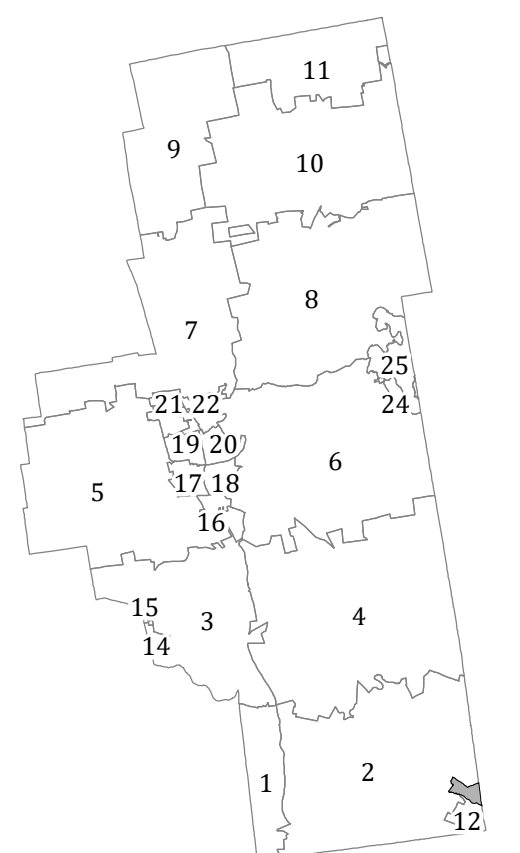

Town of Amherst  
HILLSBOROUGH COUNTY  
NEW HAMPSHIRE

Property Map

13

April 1, 2022

1 in = ~100 ft

Scale applies to Paper Size Arch D

- Road ROW
  - Class VI Road
  - Scenic Road
  - Other Road - Scenic Setback
  - Railroad
  - Swamp/Marsh
  - Lake/Pond
  - Stream/River
  - Buildings
- ZONING
- Commercial
  - General Office
  - Industrial
  - Limited Commercial
  - Northern Rural
  - Northern Transitional
  - Residential/Rural
  - Historic District Overlay

For Tax Assessment Purposes  
Not to be Used for Conveyances

Zoning Lines Depicted are  
Unofficial and Approximate

Prepared by:  
Nashua Regional Planning Commission  
Nashua, New Hampshire

Merrimack

MAP  
2

MAP  
12

Stump  
Pond