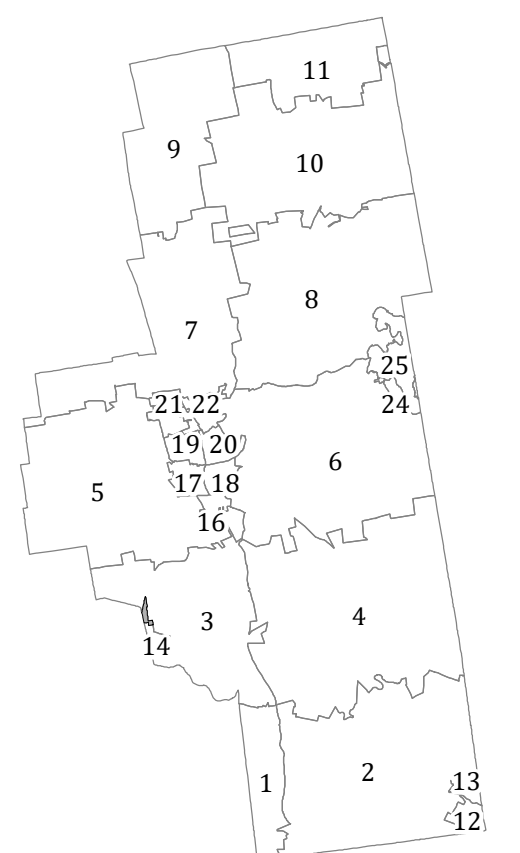

Town of Amherst
 HILLSBOROUGH COUNTY
 NEW HAMPSHIRE

Property Map

15

April 1, 2022

1 in = ~100 ft

Scale applies to Paper Size Arch D

- Road ROW
- Class VI Road
- Scenic Road
- Other Road - Scenic Setback
- Railroad
- Swamp/Marsh
- Lake/Pond
- Stream/River
- Buildings
- ZONING**
- Commercial
- General Office
- Industrial
- Limited Commercial
- Northern Rural
- Northern Transitional
- Residential/Rural
- Historic District Overlay

For Tax Assessment Purposes
 Not to be Used for Conveyances

Zoning Lines Depicted are
 Unofficial and Approximate

Prepared by:
 Nashua Regional Planning Commission
 Nashua, New Hampshire

Milford

MAP
3

MAP
14