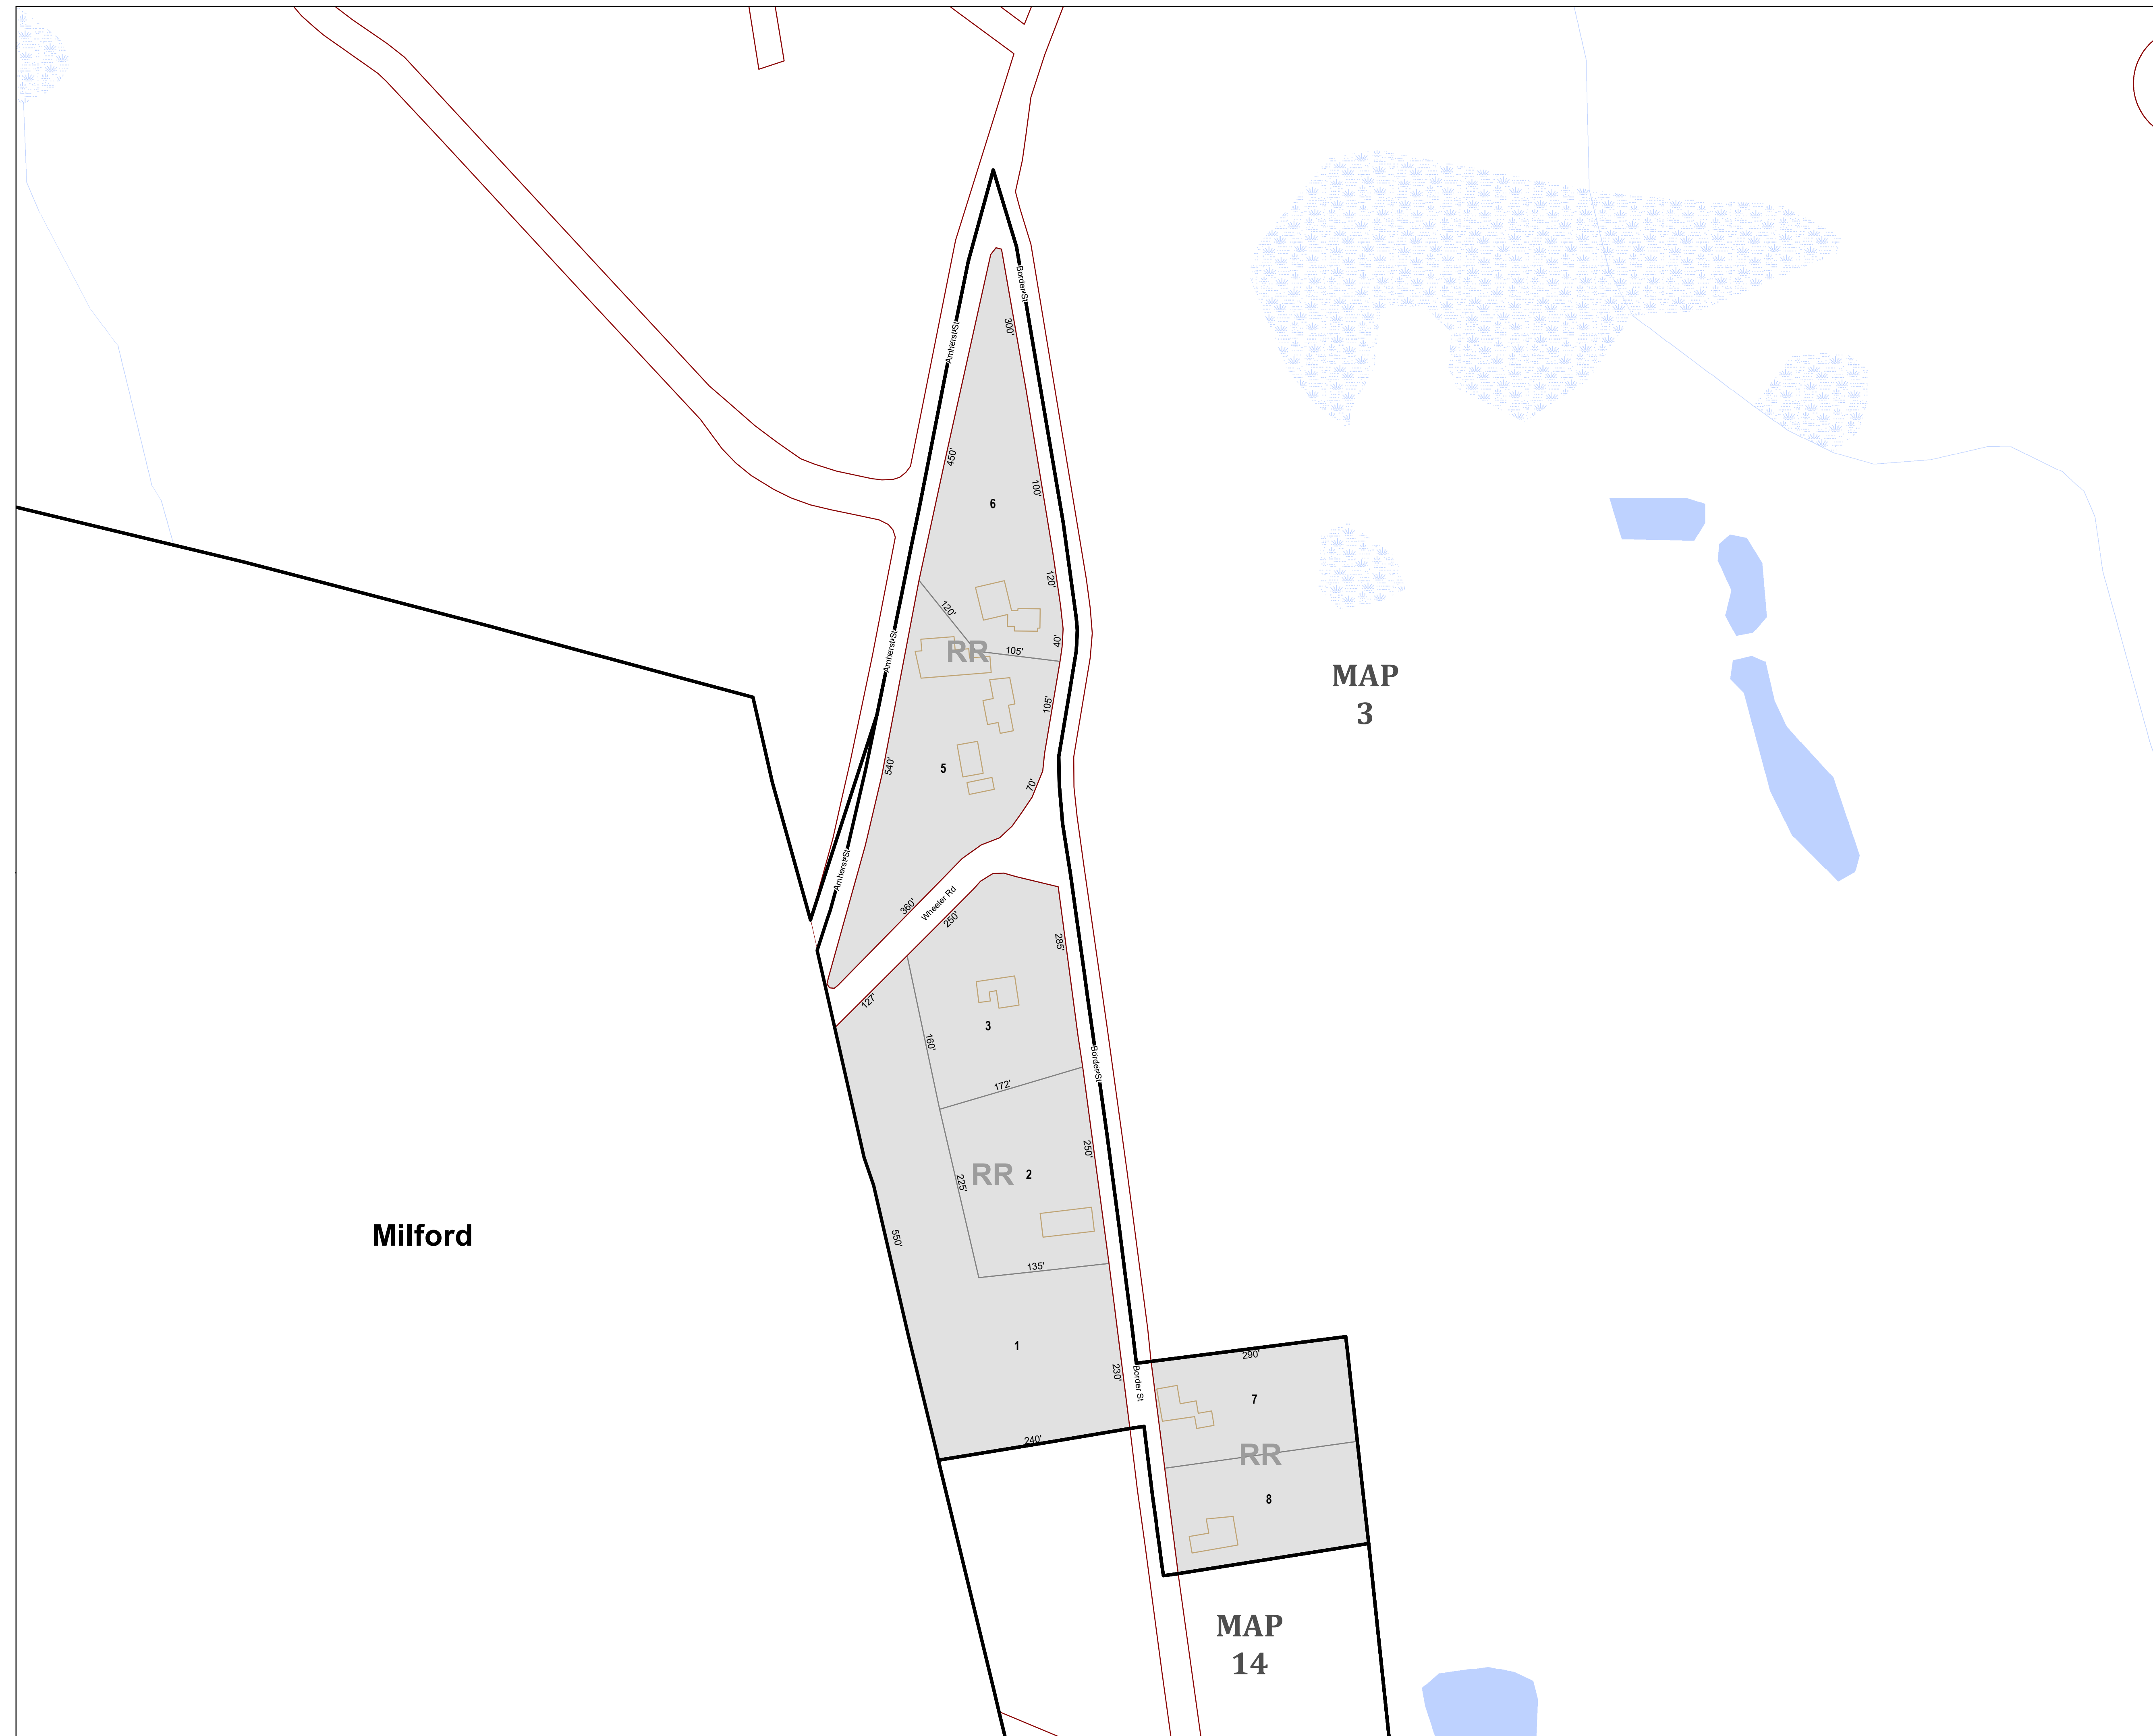

Town of Amherst
 HILLSBOROUGH COUNTY
 NEW HAMPSHIRE

Property Map

15

April 1, 2022

1 in = ~100 ft

Scale applies to Paper Size Arch D

- Road ROW
- Class VI Road
- Scenic Road
- Other Road - Scenic Setback
- Railroad
- Swamp/Marsh
- Lake/Pond
- Stream/River
- Buildings
- ZONING**
- Commercial
- General Office
- Industrial
- Limited Commercial
- Northern Rural
- Northern Transitional
- Residential/Rural
- Historic District Overlay

For Tax Assessment Purposes
 Not to be Used for Conveyances

Zoning Lines Depicted are
 Unofficial and Approximate

Prepared by:
 Nashua Regional Planning Commission
 Nashua, New Hampshire

Milford

MAP
3

MAP
14