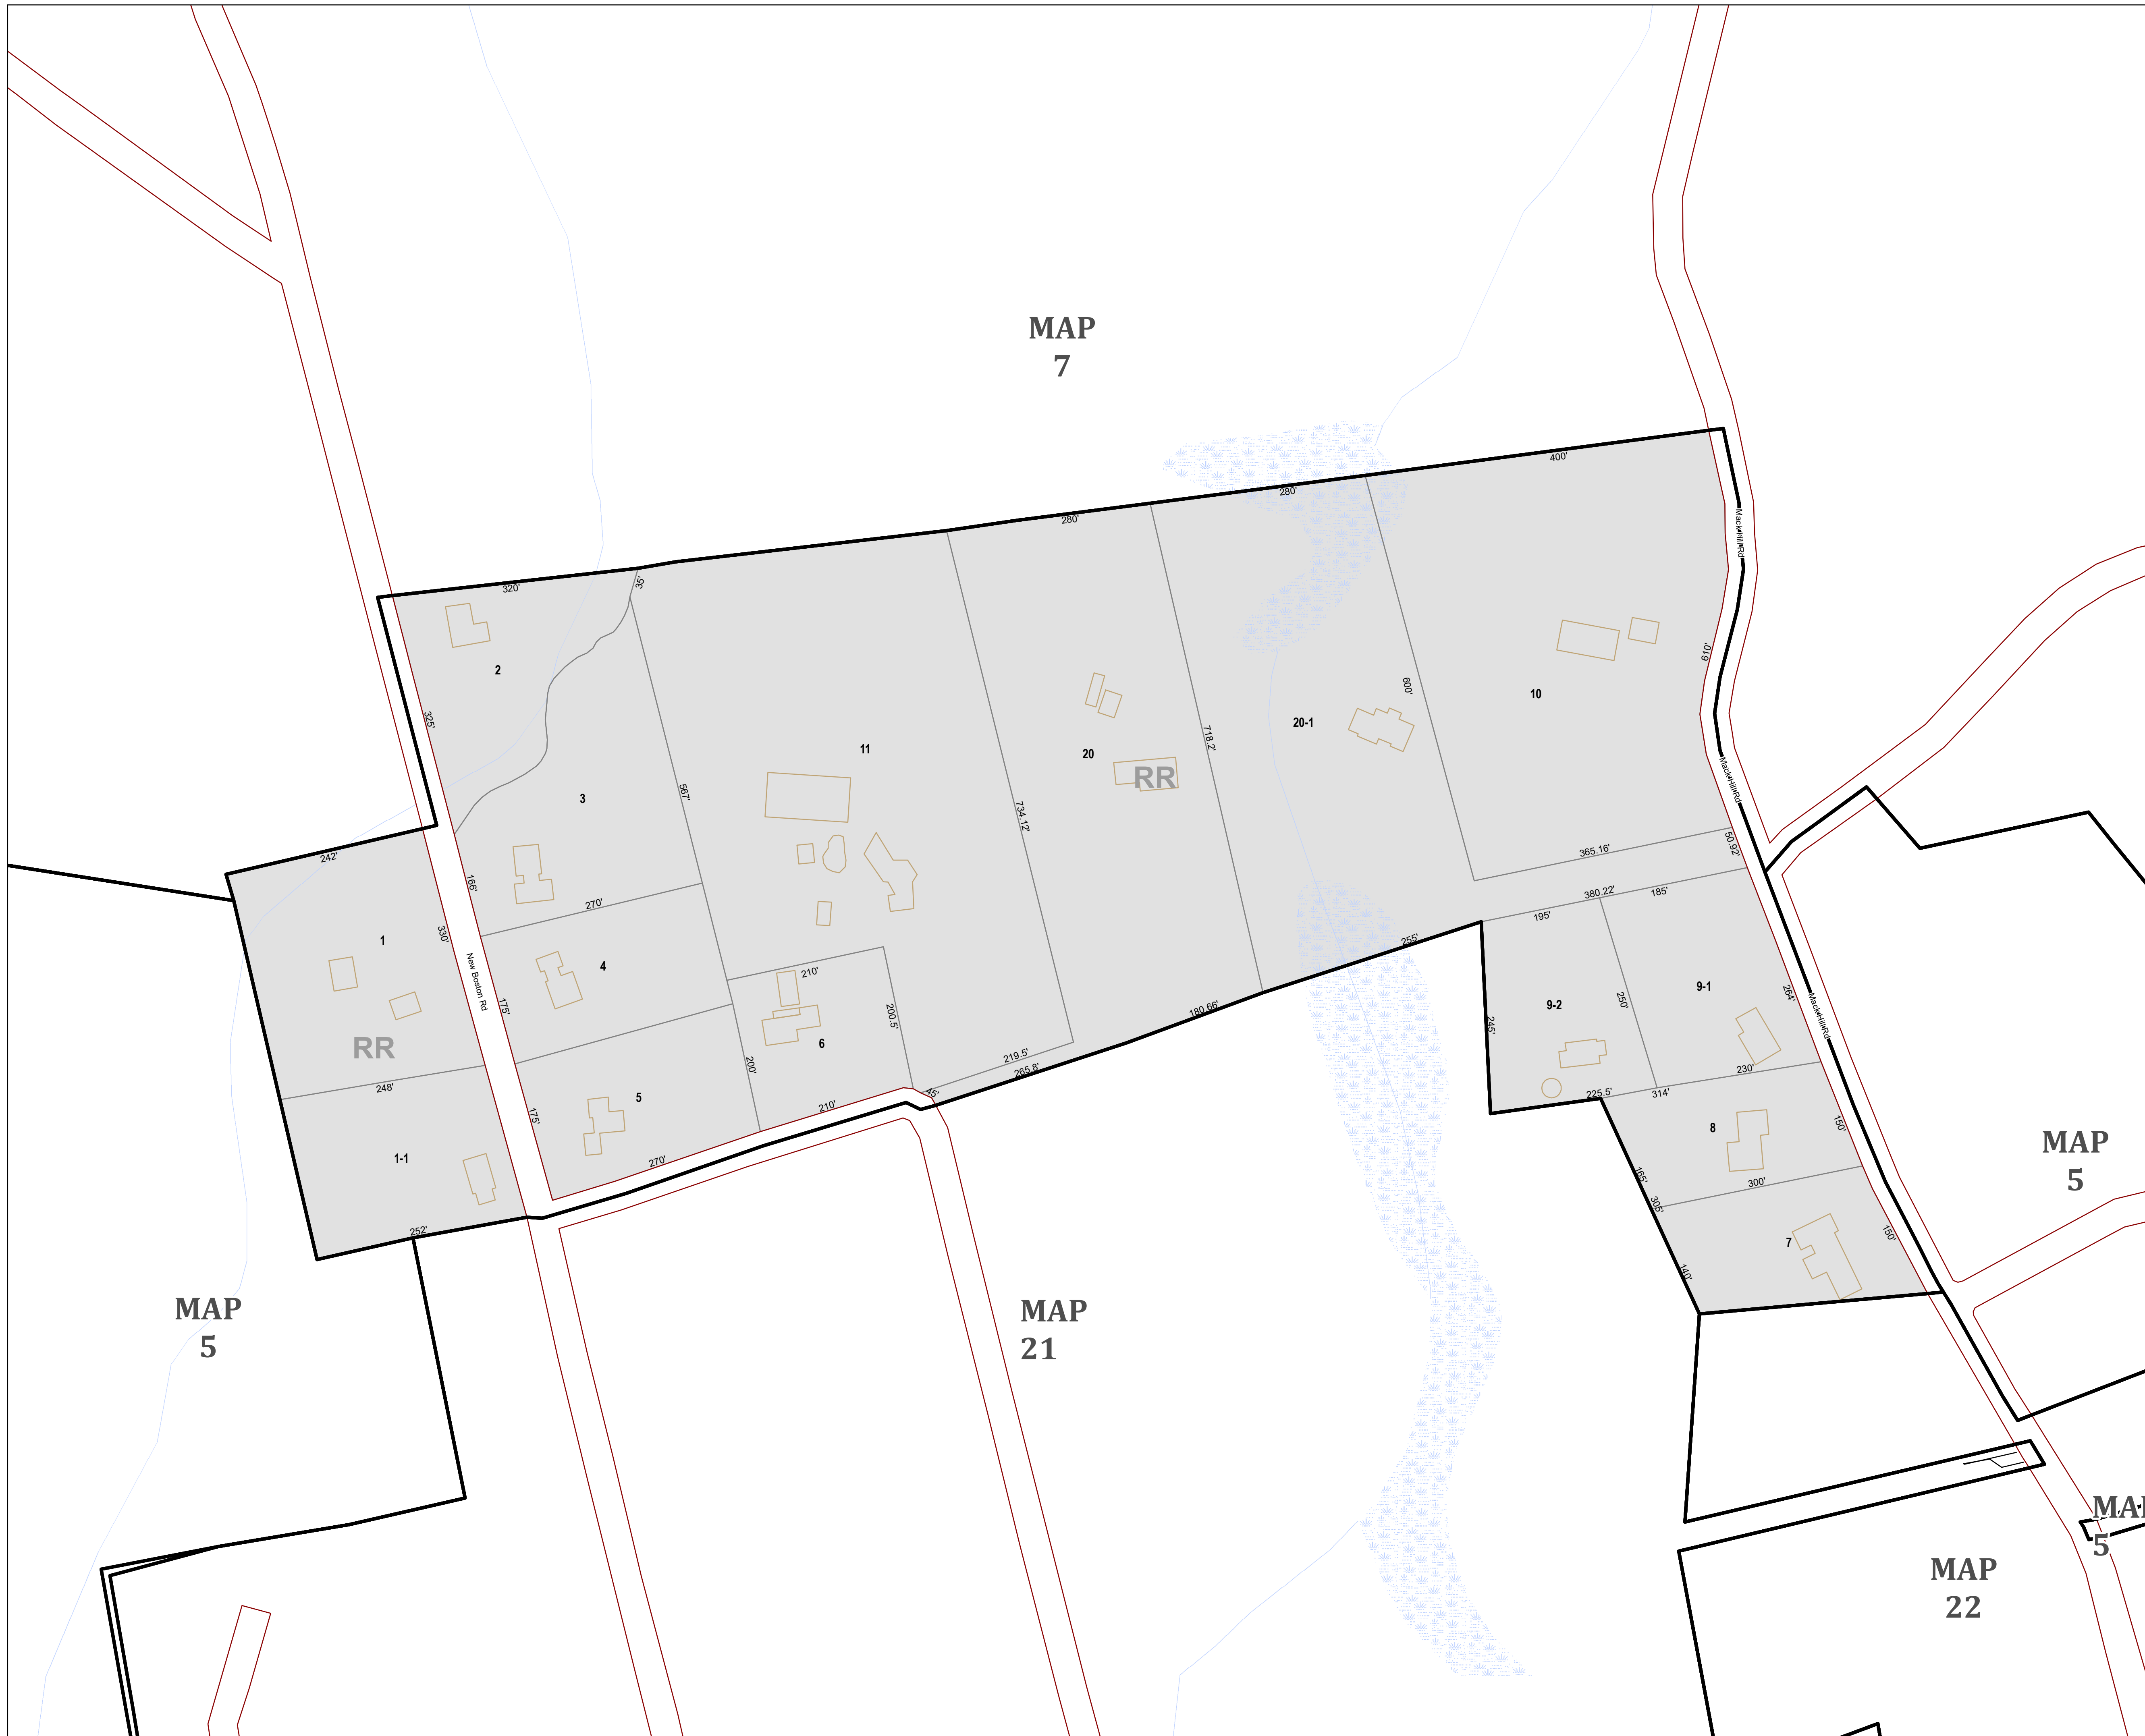

Town of Amherst  
HILLSBOROUGH COUNTY  
NEW HAMPSHIRE

Property Map  
**23**

April 1, 2022

1 in = ~100 ft

Scale applies to Paper Size Arch D

- Road ROW
- Class VI Road
- Scenic Road
- Other Road - Scenic Setback
- Railroad
- Swamp/Marsh
- Lake/Pond
- Stream/River
- Buildings
- LC** Limited Commercial
- NR** Northern Rural
- GO** General Office
- NT** Northern Transitional
- I** Industrial
- RR** Residential/Rural
- Historic District Overlay

For Tax Assessment Purposes  
Not to be Used for Conveyances

Zoning Lines Depicted are  
Unofficial and Approximate

Prepared by:  
Nashua Regional Planning Commission  
Nashua, New Hampshire

MAP 5

MAP 21

MAP 22

MAP 5

MAP 5

MAP 7