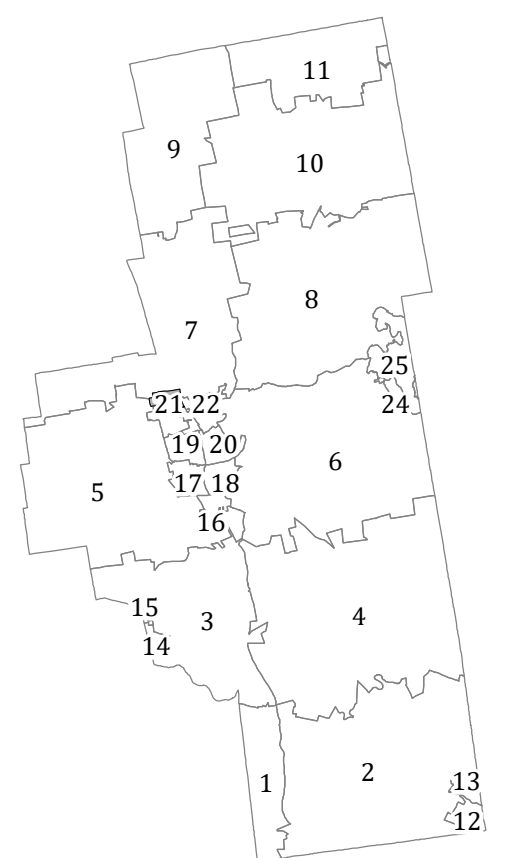

Town of Amherst  
HILLSBOROUGH COUNTY  
NEW HAMPSHIRE

Property Map  
**23**

April 1, 2022

1 in = ~100 ft

Scale applies to Paper Size Arch D

- Road ROW
- Class VI Road
- Scenic Road
- Other Road - Scenic Setback
- Railroad
- Swamp/Marsh
- Lake/Pond
- Stream/River
- Buildings
- LC** Limited Commercial
- NR** Northern Rural
- GO** General Office
- NT** Northern Transitional
- I** Industrial
- RR** Residential/Rural
- Historic District Overlay

For Tax Assessment Purposes  
Not to be Used for Conveyances

Zoning Lines Depicted are  
Unofficial and Approximate

Prepared by:  
Nashua Regional Planning Commission  
Nashua, New Hampshire

MAP 5

MAP 21

MAP 22

MAP 5

MAP 5

MAP 7